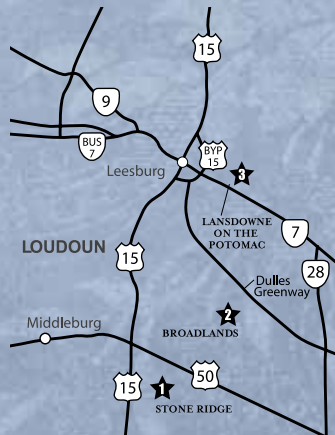

3- LANSDOWNE ON THE POTOMAC

THE CLASSIC COLLECTION \ NEW MODEL \ Luxury Single-Family Homes \ upper $500's.

THE WINDSOR COLLECTION \ GRAND OPENING! \ NEW MODEL \ In River Oaks Featuring 4-car Garages \ upper $700's.
Phone 703-726-8111

THE ESSEX COLLECTION \ COMING SOON! \ 32' Courtyard Townhomes \ For Preview Information Phone 571-223-1070